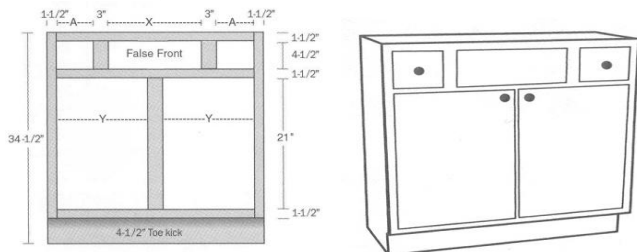

Tall Vanity Sink Console 21" Deep x 34.5" Tall

34 1/2" TALL

SKU	Price
TVC36	$270.00
TVC39	$280.00
TVC42	$285.00
TVC45	$295.00
TVC48	$305.00