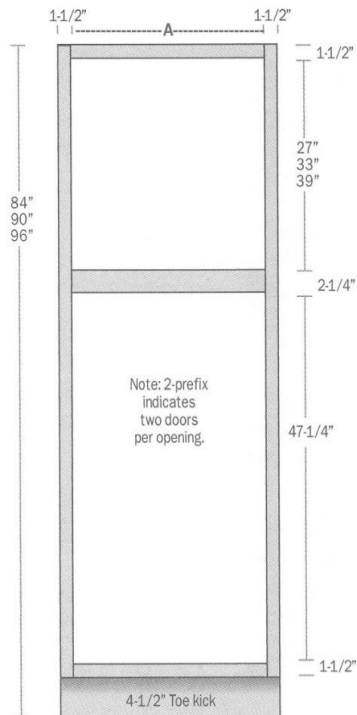

One Full Depth Adjustable Shelf

SKU	Price
AB24	\$400.00

12" to 24" Deep Base Transition

One Full Depth Adjustable Shelf

SKU	Price
BT12L	\$155.00
BT12R	\$155.00

Transition Angle Direction Is As If You Were Standing Looking At The Front Of The Cabinet

Microwave / Dish Drawer Base

34 1/2" Tall / 24" Deep

SKU	Price
BMC27	\$210.00

F & P Dishdrawer is able to fit with no modifications, Microwaves may require a cut out and a trim kit for built-in appearance.

Desk File Drawer 21" Deep x 28.5" Tall

SKU	PRICE
DFD18	\$220.00

Utility Cabinets (24 Deep) 21" Depths Are Available Upon Request

UC1290 - UC2496

2UC2490 - 2UC3696

SKU	PRICE
UC1290	\$399.00
UC1296	\$409.00
UC1590	\$419.00
UC1596	\$429.00
UC1884	\$449.00
UC1890	\$449.00
UC1896	\$459.00
UC2484	\$525.00
UC2490	\$525.00
UC2496	\$545.00

24" Deep x 96" Tall

24" Deep x 34.5" Tall

12" Deep x 34.5" Tall

Measurement 1.5 = 1.5" Wide, Measurement 3 = 3" Wide, Measurement 6 = 6" Wide, Measurement 30 = 30" Tall

Measurement 30 = 30" Tall, Measurement 42 = 42" Tall