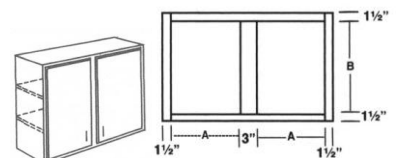

SINGLE DOOR 42" HIGH WALL CABINETS

W942	\$105.00
W1242	\$110.00
W1542	\$125.00
W1842	\$130.00
W2142	\$140.00
W2442	\$165.00

DOUBLE DOOR (BUTT DOOR) 42" HIGH WALL CABINETS

W2442BD	\$170.00
W2742BD	\$180.00
W3042BD	\$195.00
W3342BD	\$205.00
W3642BD	\$215.00