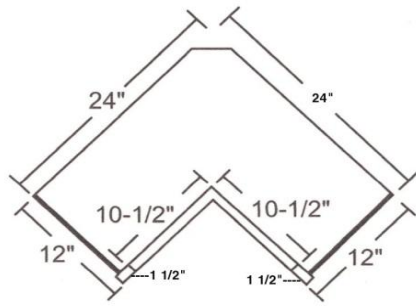

Square Corner Wall Cabinets

30"
36"
42"