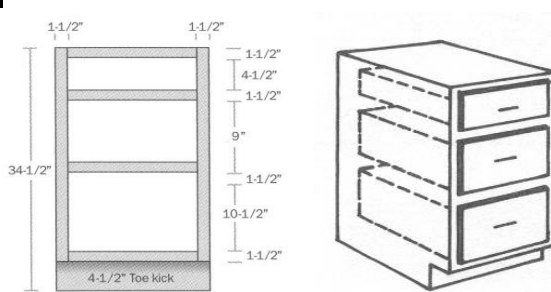

Three Drawer Base 24" Deep x 34.5" Tall