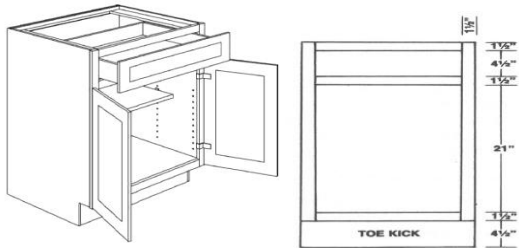

Single Door & Drawer Tall Vanity (21" Deep)
One Adjustable Half Shelf (11-3/4" Deep)

Double Door & Drawer Tall Vanity Base / Sink Base 21" Deep & 34.5" Tall

Tall Vanity Sink Base Cabinet		Tall Vanity Base Cabinet	
SKU	Price	SKU	Price
TVS24BD	\$185.00	TVB24BD	\$185.00
TVS27BD	\$200.00	TVB27BD	\$200.00
TVS30BD	\$210.00	TVB30BD	\$210.00
TVS33BD	\$220.00	TVB33BD	\$220.00
TVS36BD	\$240.00	TVB36BD	\$240.00