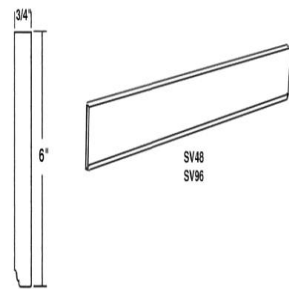

Straight Valance

SKU	Price
SV48	$55.00
SV96	$95.00