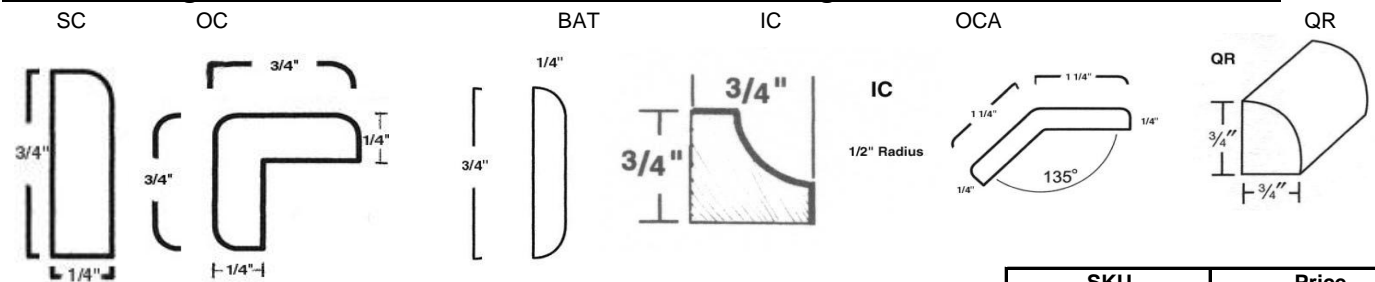

Finish Molding-Scribe, Batten, Shoe Mold, Quarter Round, Angled Outside Corner, Inside Corner

All Moldings Are 96" Lengths

SKU	Price
SC	$20.00
OC	$30.00
BAT	$25.00
OCA	$45.00
QR	$20.00
IC	$25.00

Shelf Edge Treatments

PST-TBE 1.25"

All Moldings Are 96" Lengths

SKU	Price
PS-TBE	$35.00