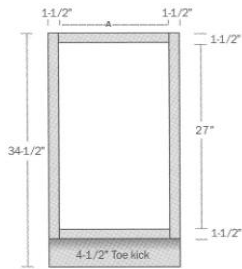

Full Height Single Door Base 24" Deep x 34.5" Tall

Cabinet Additions

5" Pull Out Spice Rack For BFH9 $175.00

8" Pull Out Spice Rack For BFH12 $195.00

SKU	Price
BFH9	$130.00
BFH12	$140.00
BFH15	$155.00
BFH18	$170.00
BFH21	$190.00