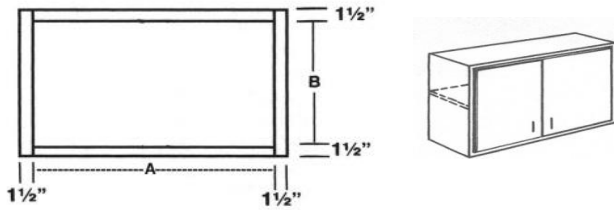

Wall Cabinets

Refrigerator Wall Cabinets 24" Deep with Double Doors