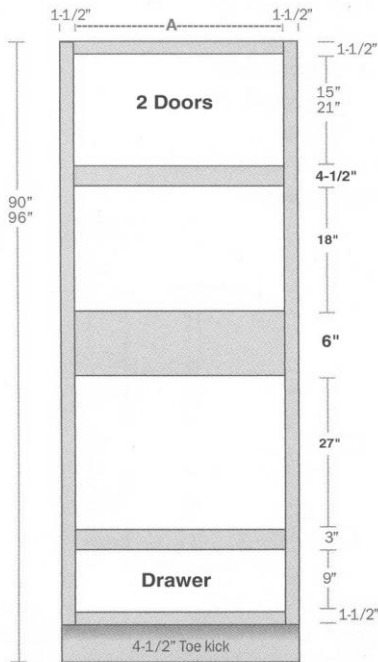

Oven Microwave Cabinet (24" Deep)

SKU	Price
OCM31.590	$599.00
OCM31.596	$599.00

96" Tall Units Receive One Adjustable Shelf.