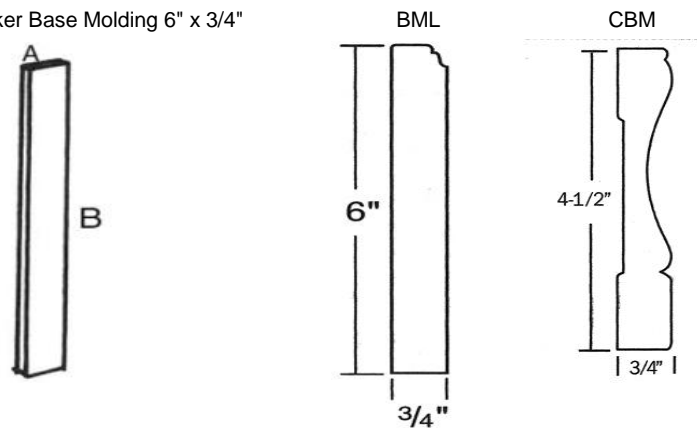

Large Base Molding & Colonial Base Molding

SHBML - Shaker Base Molding 6" x 3/4"

SKU	Price
BML	$90.00
CBM	$85.00
SHBML	$100.00

All Moldings Are 96" Lengths