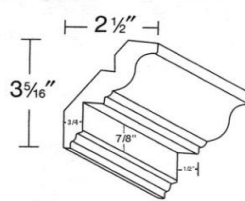

FCM - 4" x 3"

CM - 3" x 3"

SHCM 3/4" x 4.5"

CFM 5/8" x 3/4"

CVM 1.5" x 3/4"

CCM - 3 5/16" x 2 1/2"

SKU	Price
CCM	\$105.00
SHCM	\$105.00
FCM	\$90.00
CM	\$85.00
CFM	\$35.00
CVM	\$45.00

All Moldings Are 96" Lengths