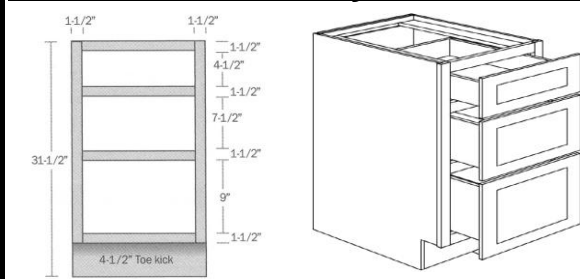

Three Drawer Vanity Base 21" Deep x 31.5" Tall

SKU	Price
VDB12	$255.00
VDB15	$265.00