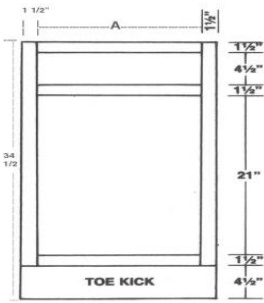

Double Door & Single Drawer Peninsula Base Cabinets 24" Deep x 34.5" Tall

SKU	Price
PB24BD	$260.00
PB27BD	$270.00
PB30BD	$280.00
PB33BD	$285.00
PB36BD	$285.00
PB42	$345.00
PB45	$355.00
PB48	$365.00

Double Door & Single Drawer Peninsula Base (24" Deep) One Full Depth Adjustable Shelf