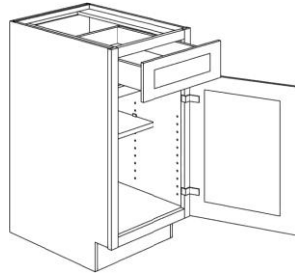

Base Cabinets 24" Deep

Single Door & Drawer Base Cabinet / Sink Base Cabinets 24" Deep x 34.5" Tall

Sink Base Cabinet		Base Cabinet	
SKU	Price	SKU	Price
SB12	$155.00	B12	$155.00
SB15	$165.00	B15	$165.00
SB18	$165.00	B18	$165.00
SB21	$170.00	B21	$170.00

One Adjustable Shelf (16-3/4" Deep)