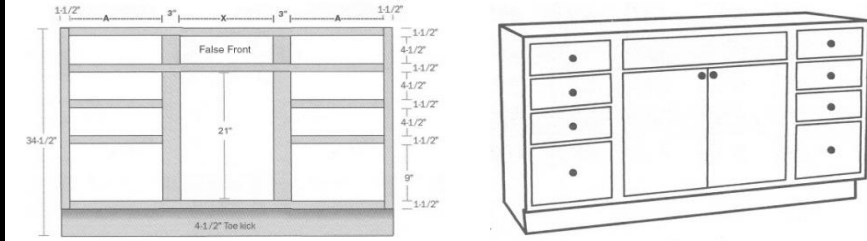

One Adjustable Half Shelf (11-3/4" Deep)

Tall Vanity Sink Console 21" Deep x 34.5" Tall

34 1/2" TALL

SKU	Price
TVC36	\$270.00
TVC39	\$280.00
TVC42	\$285.00
TVC45	\$295.00
TVC48	\$305.00

Tall Console Vanity Single Bowl & Double Drawer 21" Deep x 34.5" Tall