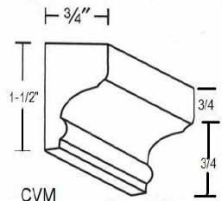

FCM - 4" x 3"

CM - 3" x 3"

SHCM 3/4" x 4.5"

CFM 5/8" x 3/4"

CVM 1.5" x 3/4"

CCM - 3 5/16" x 2 1/2"

SKU	Price
CCM	\$105.00
SHCM	\$105.00
FCM	\$90.00
CM	\$85.00
CFM	\$35.00
CVM	\$45.00

All Moldings Are 96" Lengths