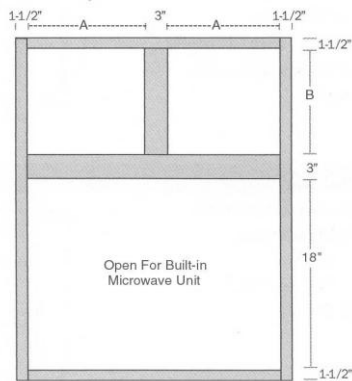

VARIOUS SIZE WALL CABINETS

W1224	$115.00	W3024BD	$135.00	W3612BD	$130.00	W3918	$155.00
W2424BD	$135.00	W3027BD	$145.00	W3615BD	$125.00		
W2724BD	$145.00	W3312BD	$120.00	W3618BD	$135.00		
W3012BD	$110.00	W3315BD	$115.00	W3624BD	$155.00		
W3015BD	$105.00	W3318BD	$125.00	W3627BD	$165.00		
W3018BD	$115.00	W3324BD	$145.00	W3912	$140.00		

Wall Built In Microwave Cabinet

SKU	Price
WBM3036	$185.00
WBM3042	$210.00