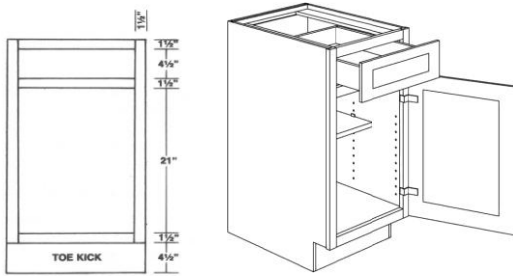

Tall Vanity Base Cabinets 21" Deep x 34.5" Tall

Single Door & Drawer Tall Vanity Base / Sink Base 21" Deep & 34.5" Tall

Tall Vanity Sink Base Cabinet		Tall Vanity Base Cabinet	
SKU	Price	SKU	Price
TVS12	$150.00	TVB12	$150.00
TVS15	$150.00	TVB15	$150.00
TVS18	$165.00	TVB18	$165.00
TVS21	$175.00	TVB21	$175.00
TVS24	$185.00	TVB24	$185.00

Single Door & Drawer Tall Vanity (21" Deep)
One Adjustable Half Shelf (11-3/4" Deep)