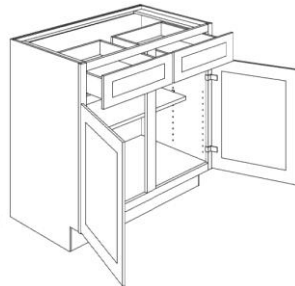

Double Door & Drawer Base Cabinet With Center Mullion / Sink Base Cabinets 24" Deep x 34.5" Tall

Sink Base Cabinet		Base Cabinet	
SKU	Price	SKU	Price
SB39	$250.00	B39	$250.00
SB42	$260.00	B42	$260.00
SB45	$260.00	B45	$260.00
SB48	$270.00	B48	$270.00

One Adjustable Shelf (16-3/4" Deep)

Roll Out Trays

Roll Out Trays (Solid wood 5/8" Dovetailed Const.) BASE DEPTH

SKU	Price	SKU	Price	SKU	Price
ROTB15	$50.00	ROTB27	$50.00	ROTB39 (2 Required)	$50.00
ROTB18	$50.00	ROTB30	$55.00	ROTB42 (2 Required)	$55.00
ROTB21	$50.00	ROTB33	$55.00	ROTB45 (2 Required)	$55.00
ROTB24	$50.00	ROTB36	$55.00	ROTB48 (2 Required)	$55.00

Roll Out Trays Are Cabinet Specific (ROTB15 Is For A B15 Cabinet)