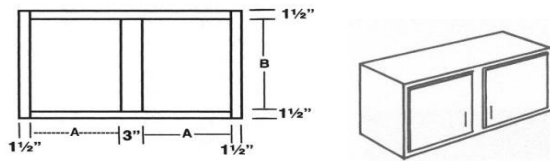

Refrigerator Wall Units 24" Deep with Center Mullion