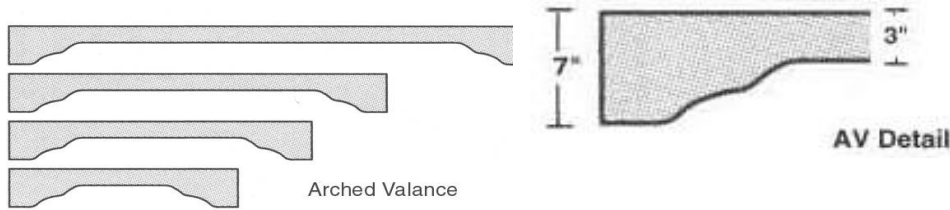

Arched Valance

SKU	Price
AV31	$35.00
AV37	$40.00
AV43	$45.00
AV49	$45.00
AV55	$50.00