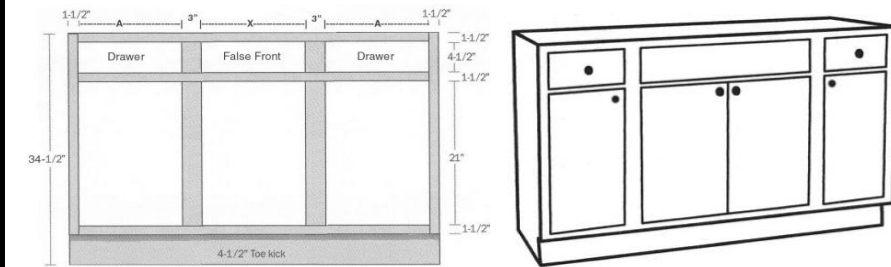

Wide Tall Console Vanity Sink Base 21" Deep x 34.5" Tall

SKU	Price
TCVS51	$330.00
2TCVS54	$355.00
2TCVS57	$370.00
2TCVS60	$385.00