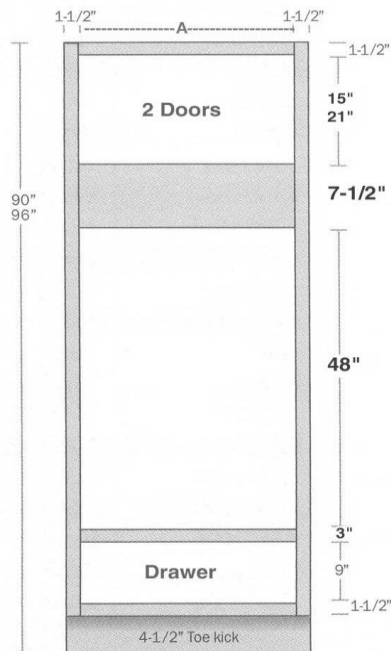

Double Oven Cabinet (24" Deep)

SKU	Price
OCD31.590	$579.00
OCD31.596	$579.00

Double Oven Cabinet (24" Deep)96" Units Receive One Adjustable Shelf.