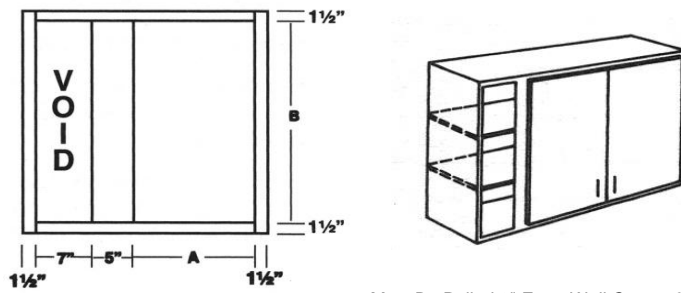

Wall Blind Corner Units