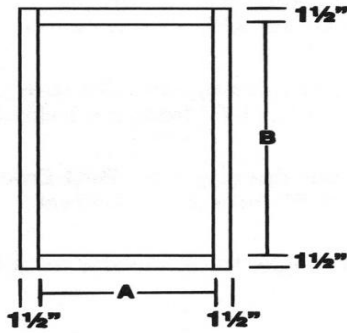

Mullion Doors

Mullion Door Approximate Door Size		
Width	Height	Lites per Door
10" - 23.5"	30"-36"	6
10" - 23.5"	36" - 42"	8

MULLION DOOR (SOLD AS INDIVIDUAL DOOR GLASS NOT INCLUDED)			
GMD-DW2430	\$130.00	GMD-W2136	\$100.00
GMD-DW2436	\$130.00	GMD-W2142	\$105.00
GMD-DW2442	\$130.00	GMD-W2430	\$100.00
GMD-DW2730	\$145.00	GMD-W2436	\$100.00
GMD-DW2736	\$145.00	GMD-W2442	\$105.00
GMD-DW2742	\$145.00	GMD-W2430BD	\$105.00
GMD-W1230	\$105.00	GMD-W2436BD	\$105.00
GMD-W1236	\$105.00	GMD-W2442BD	\$120.00
GMD-W1242	\$120.00	GMD-W3024BD	\$100.00
GMD-W1530	\$105.00	GMD-W3030BD	\$105.00
GMD-W1536	\$125.00	GMD-W3036BD	\$125.00
GMD-W1542	\$145.00	GMD-W3042BD	\$145.00
GMD-W1830	\$125.00	GMD-W3624BD	\$105.00
GMD-W1836	\$125.00	GMD-W3630BD	\$125.00
GMD-W1842	\$150.00	GMD-W3636BD	\$150.00
GMD-W2130	\$100.00	GMD-W3642BD	\$150.00

Square Corner Wall Cabinets

30"
36"
42"

30" & 36" Have 2 Adjustable Shelves.
42" Have 3 Adjustable Shelves.

SKU	Price
SCW2430	\$215.00
SCW2436	\$230.00
SCW2442	\$249.00

Wall Wine Storage Cabinets

SKU	Price
WRK1830	\$115.00
WRK2430	\$140.00
WRK3018	\$115.00