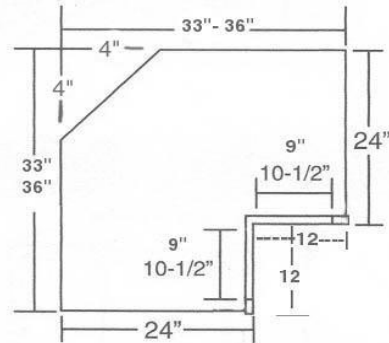

Base Super Susan / Square Corner Base Cabinet 24" Deep x 34.5" Tall

SKU	Price
SCB33	$350.00
SCB36	$360.00

SCB cabinets do not include the Lazy Susan Spinners

SCB33 Accepts Our 28" Lazy Susan Spinners

Add 28" Super Susan Double Spinner $145 For SCB33

SCB36 Accepts Our 32" Lazy Susan Spinners

Add 32" Super Susan Double Spinner $145 For SCB36

Angle Base 24" Deep x 34.5" Tall

One Full Depth Adjustable Shelf

SKU	Price
AB24	$400.00