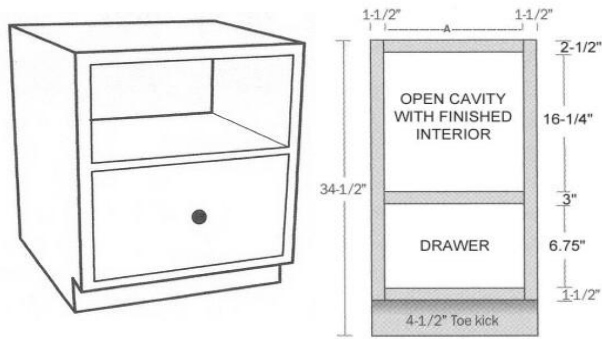

Microwave / Dish Drawer Base

34 1/2" Tall / 24" Deep

SKU	Price
BMC27	$210.00

F & P Dishdrawer is able to fit with no modifications, Microwaves may require a cut out and a trim kit for built-in appearance.