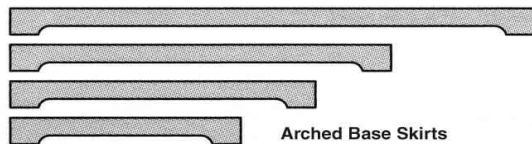

Arched Valance

SKU	Price
AV31	\$35.00
AV37	\$40.00
AV43	\$45.00
AV49	\$45.00
AV55	\$50.00

Straight Valance

SKU	Price
SV48	\$55.00
SV96	\$95.00

Arched Base Skirts / Arched Base Skirts May be trimmed 6" to fit most applications.