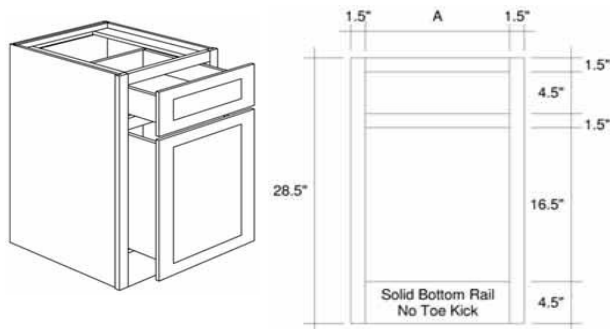

Desk File Drawer 21" Deep x 28.5" Tall

SKU	PRICE
DFD18	$220.00