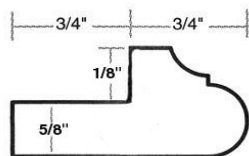

FCM - 4" x 3"

CM - 3" x 3"

SHCM 3/4" x 4.5"

CFM 5/8" x 3/4"

CVM 1.5" x 3/4"

CCM - 3 5/16" x 2 1/2"

SKU	Price
CCM	\$105.00
SHCM	\$105.00
FCM	\$90.00
CM	\$85.00
CFM	\$35.00
CVM	\$45.00

All Moldings Are 96" Lengths