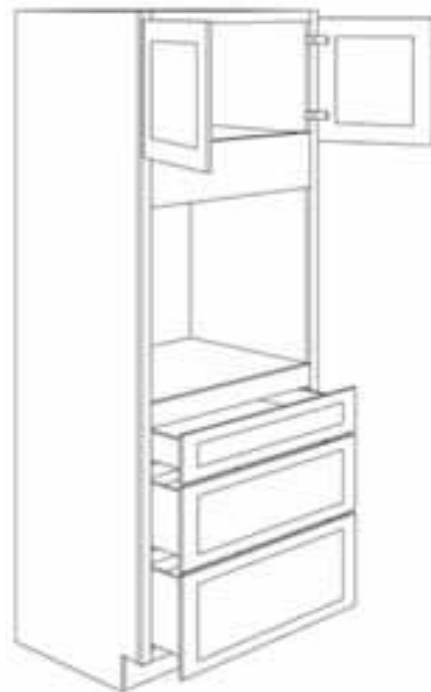

Universal Oven Cabinet

SKU	Price
OCU31.584	$705.00

Stock Single Oven
Cut Out is
28.5"w x 24"h
Max Single Oven
Cut Out is
30"w x 30"h

Bottom Drawer Space
or Center Drawer Space
is Modifiable to Accept
Most Warming Drawers