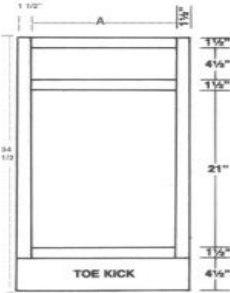

Base Cabinets 24" Deep

Single Door & Drawer Base Cabinet / Sink Base Cabinets 24" Deep x 34.5" Tall

Sink Base Cabinet		Base Cabinet	
SKU	Price	SKU	Price
SB12	$155.00	B12	$155.00
SB15	$165.00	B15	$165.00
SB18	$165.00	B18	$165.00
SB21	$170.00	B21	$170.00

One Adjustable Shelf (16-3/4" Deep)