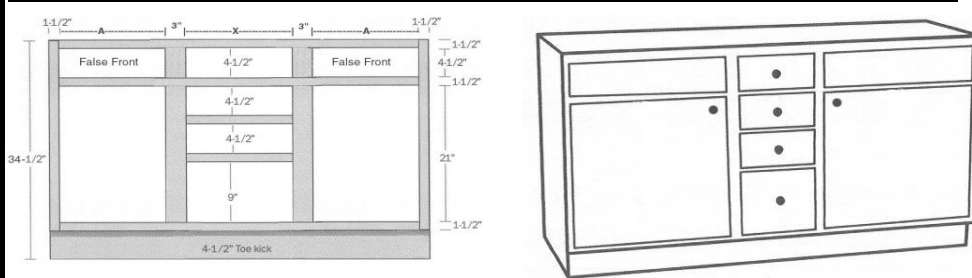

Tall Console Vanity Double Sink 21" Deep x 34.5" Tall

SKU	Price
TCVD54	$535.00
TCVD57	$550.00