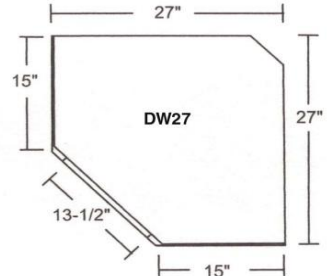

Diagonal Corner Wall Cabinet

SKU	Price	SKU	Price
DW2430	$175	DW2730	$195
DW2436	$200	DW2736	$215
DW2442	$225	DW2742	$235

Custom Finish Interior 50% Upcharge Of Cabinet Price
Diagonal Corner Lazy Susan $90.00
Diagonal Appliance Garage $320.00
Prep For Glass (Includes Routing Out The Center Panel Of The Door) $40.00

Mullion Doors

Mullion Door Approximate Door Size		
Width	Height	Lites per Door
10" - 23.5"	30"-36"	6
10" - 23.5"	36" - 42"	8