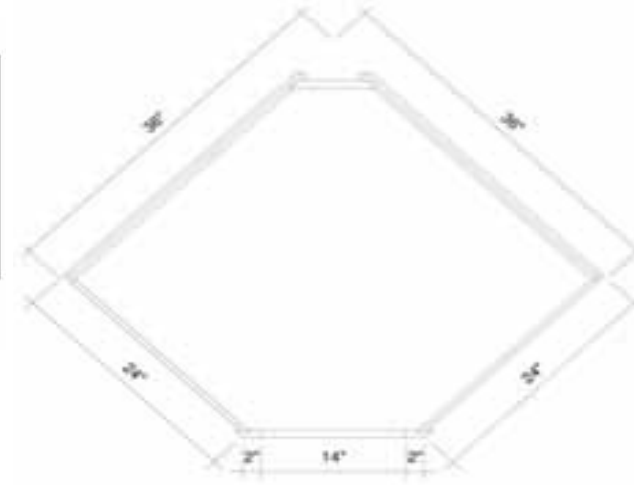

One Adjustable Shelf (16-3/4" Deep)

Roll Out Trays

Roll Out Trays (Solid wood 5/8" Dovetailed Const.) BASE DEPTH

SKU	Price	SKU	Price	SKU	Price
ROTB15	\$50.00	ROTB27	\$50.00	ROTB39 (2 Required)	\$50.00
ROTB18	\$50.00	ROTB30	\$55.00	ROTB42 (2 Required)	\$55.00
ROTB21	\$50.00	ROTB33	\$55.00	ROTB45 (2 Required)	\$55.00
ROTB24	\$50.00	ROTB36	\$55.00	ROTB48 (2 Required)	\$55.00

Roll Out Trays Are Cabinet Specific (ROTB15 Is For A B15 Cabinet)

Diagonal Corner Sink Base 24" Deep x 34.5" Tall

SKU	Price
DSB36	\$315.00
DSB42	\$360.00

Two Drawer Base Cabinet 24" Deep x 34.5" Tall

SKU	Price
2DB18	\$365
2DB24	\$415
2DB30	\$460
2DB36	\$495