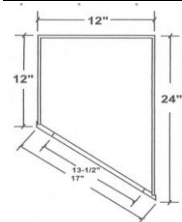

SCB33 Accepts Our 28" Lazy Susan Spinners

Add 28" Super Susan Double Spinner \$145 For SCB33

SCB36 Accepts Our 32" Lazy Susan Spinners

Add 32" Super Susan Double Spinner \$145 For SCB36

Angle Base 24" Deep x 34.5" Tall

One Full Depth Adjustable Shelf

SKU	Price
AB24	\$400.00

12" to 24" Deep Base Transition

One Full Depth Adjustable Shelf

SKU	Price
BT12L	\$155.00
BT12R	\$155.00

Transition Angle Direction Is As If You Were Standing Looking At The Front Of The Cabinet