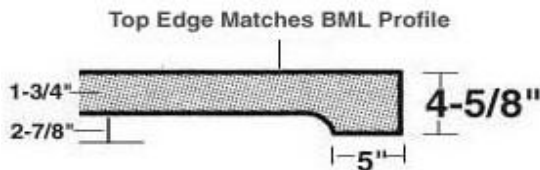

Arched Valance

SKU	Price
AV31	$35.00
AV37	$40.00
AV43	$45.00
AV49	$45.00
AV55	$50.00

Straight Valance

SKU	Price
SV48	$55.00
SV96	$95.00

Arched Base Skirts / Arched Base Skirts May be trimmed 6" to fit most applications.

SKU	Price	SKU	Price
ABS24	$25.00	ABS54	$45.00
ABS30	$30.00	ABS60	$50.00
ABS36	$35.00	ABS66	$55.00
ABS42	$40.00	ABS72	$60.00
ABS48	$45.00		

Crown Moldings-Classic, Deluxe Cove, 3" Standard, Furniture

SKU	Price
CCM	$105.00
SHCM	$105.00
FCM	$90.00
CM	$85.00
CFM	$35.00
CVM	$45.00

All Moldings Are 96" Lengths