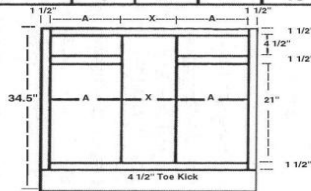

One Adjustable Shelf (16-3/4" Deep)

Roll Out Trays

Roll Out Trays (Solid wood 5/8" Dovetailed Const.) BASE DEPTH

SKU	Price	SKU	Price	SKU	Price
ROTB15	\$50.00	ROTB27	\$50.00	ROTB39 (2 Required)	\$50.00
ROTB18	\$50.00	ROTB30	\$55.00	ROTB42 (2 Required)	\$55.00
ROTB21	\$50.00	ROTB33	\$55.00	ROTB45 (2 Required)	\$55.00
ROTB24	\$50.00	ROTB36	\$55.00	ROTB48 (2 Required)	\$55.00

Roll Out Trays Are Cabinet Specific (ROTB15 Is For A B15 Cabinet)

Diagonal Corner Sink Base 24" Deep x 34.5" Tall

SKU	Price
DSB36	\$315.00
DSB42	\$360.00

Two Drawer Base Cabinet 24" Deep x 34.5" Tall

SKU	Price
2DB18	\$365
2DB24	\$415
2DB30	\$460
2DB36	\$495

Three Drawer Base 24" Deep x 34.5" Tall

SKU	Price
3DB12	\$269
3DB15	\$279
3DB18	\$289
3DB21	\$299
3DB24	\$309
3DB27	\$319
3DB30	\$349
3DB33	\$359
3DB36	\$369

Blind Corner Base 24" Deep x 34.5" Tall

Cabinet Width	36	39	42	45
X	15	12	9	6
A	9	12	15	18