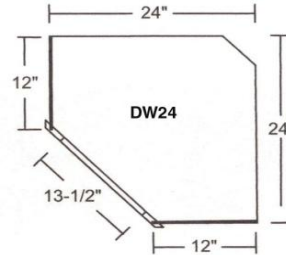

Diagonal Corner Wall Cabinet

SKU	Price	SKU	Price
DW2430	$175	DW2730	$195
DW2436	$200	DW2736	$215
DW2442	$225	DW2742	$235

Custom Finish Interior 50% Upcharge Of Cabinet Price
Diagonal Corner Lazy Susan $90.00
Diagonal Appliance Garage $320.00
Prep For Glass (Includes Routing Out The Center Panel Of The Door) $40.00

Mullion Doors

Mullion Door Approximate Door Size		
Width	Height	Lites per Door
10" - 23.5"	30"-36"	6
10" - 23.5"	36" - 42"	8