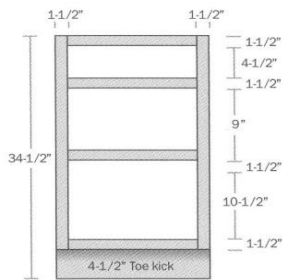

Three Drawer Base 24" Deep x 34.5" Tall