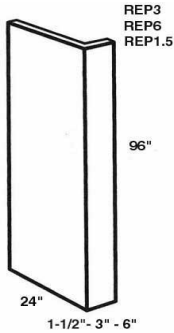

Standard End Panels

REP1.5, REP3 & REP6