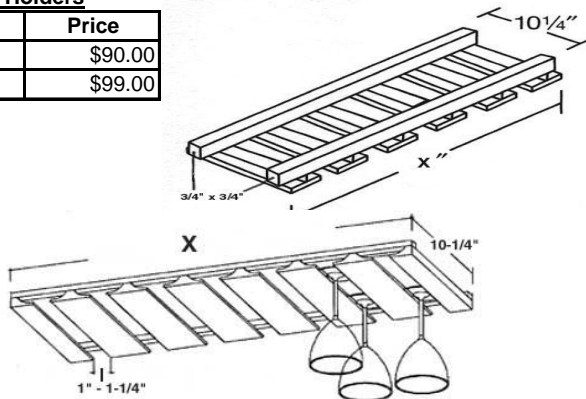

Stem Glass Holders

SKU	Price
SGH30	$90.00
SGH36	$99.00