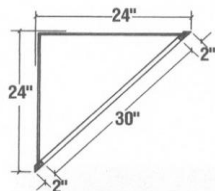

Angle Base 24" Deep x 34.5" Tall

One Full Depth Adjustable Shelf

SKU	Price
AB24	$400.00