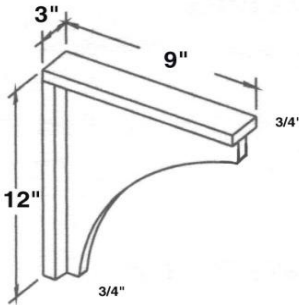

Touch Up Kits

Touch Up Kit Includes 1 - Matching Stain Pen & 1 - Matching Wax Puddy Stick

Touch Up Kit	$35.00

Counter Support Brackets

SKU	Price
CSB912	$35.00