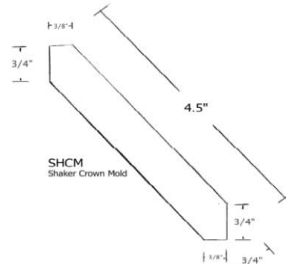

SHCM 3/4" x 4.5"