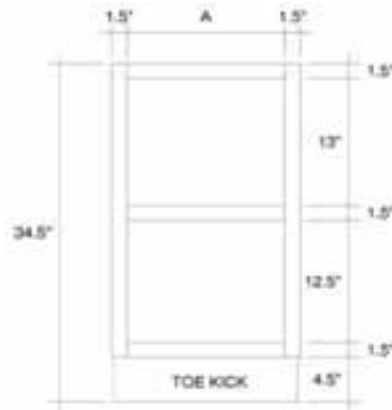

One Adjustable Shelf (16-3/4" Deep)

Double Door & Drawer Base Cabinet / Sink Base Cabinets 24" Deep x 34.5" Tall

One Adjustable Shelf (16-3/4" Deep)

Sink Base Cabinet		Base Cabinet	
SKU	Price	SKU	Price
SB24BD	\$190.00	B24BD	\$190.00
SB27BD	\$200.00	B27BD	\$200.00
SB30BD	\$210.00	B30BD	\$210.00
SB33BD	\$220.00	B33BD	\$220.00
SB36BD	\$230.00	B36BD	\$230.00

One Adjustable Shelf (16-3/4" Deep)

Roll Out Trays

Roll Out Trays (Solid wood 5/8" Dovetailed Const.) BASE DEPTH

SKU	Price	SKU	Price	SKU	Price
ROTB15	\$50.00	ROTB27	\$50.00	ROTB39 (2 Required)	\$50.00
ROTB18	\$50.00	ROTB30	\$55.00	ROTB42 (2 Required)	\$55.00
ROTB21	\$50.00	ROTB33	\$55.00	ROTB45 (2 Required)	\$55.00
ROTB24	\$50.00	ROTB36	\$55.00	ROTB48 (2 Required)	\$55.00

Roll Out Trays Are Cabinet Specific (ROTB15 Is For A B15 Cabinet)

Diagonal Corner Sink Base 24" Deep x 34.5" Tall

SKU	Price
DSB36	\$315.00
DSB42	\$360.00

Two Drawer Base Cabinet 24" Deep x 34.5" Tall

SKU	Price
2DB18	\$365
2DB24	\$415
2DB30	\$460
2DB36	\$495