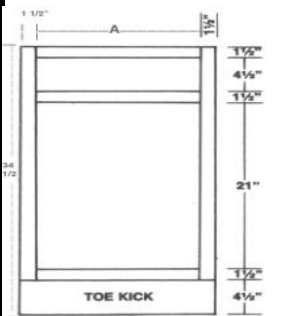

SKU	Price
TVDB12	\$260.00
TVDB15	\$265.00
TVDB18	\$275.00
TVDB21	\$295.00
TVDB24	\$310.00

Trimmable Knee Drawer 6" Tall x 21" Deep Trimmable Up To 3"

SKU	Price
DDV27T	\$90.00
DDV30T	\$95.00
DDV33T	\$100.00
DDV36T	\$105.00

Base Cabinets 24" Deep

Single Door & Drawer Base Cabinet / Sink Base Cabinets 24" Deep x 34.5" Tall

Sink Base Cabinet		Base Cabinet	
SKU	Price	SKU	Price
SB12	\$155.00	B12	\$155.00
SB15	\$165.00	B15	\$165.00
SB18	\$165.00	B18	\$165.00
SB21	\$170.00	B21	\$170.00

One Adjustable Shelf (16-3/4" Deep)

Double Door & Drawer Base Cabinet / Sink Base Cabinets 24" Deep x 34.5" Tall

One Adjustable Shelf (16-3/4" Deep)

Sink Base Cabinet		Base Cabinet	
SKU	Price	SKU	Price
SB24BD	\$190.00	B24BD	\$190.00
SB27BD	\$200.00	B27BD	\$200.00
SB30BD	\$210.00	B30BD	\$210.00
SB33BD	\$220.00	B33BD	\$220.00
SB36BD	\$230.00	B36BD	\$230.00