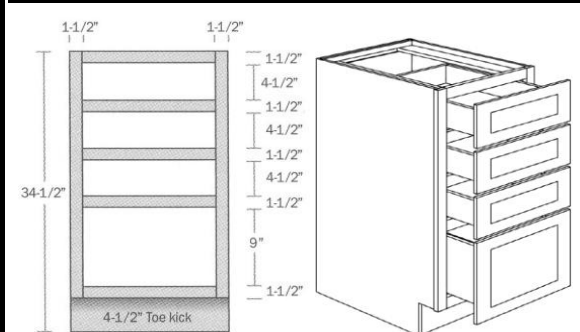

SKU	Price
TVDB12	\$260.00
TVDB15	\$265.00
TVDB18	\$275.00
TVDB21	\$295.00
TVDB24	\$310.00

Trimmable Knee Drawer 6" Tall x 21" Deep Trimmable Up To 3"

SKU	Price
DDV27T	\$90.00
DDV30T	\$95.00
DDV33T	\$100.00
DDV36T	\$105.00