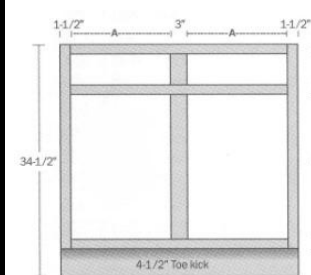

Double Door & Drawer Base Cabinet With Center Mullion / Sink Base Cabinets 24" Deep x 34.5" Tall

Sink Base Cabinet		Base Cabinet	
SKU	Price	SKU	Price
SB39	$250.00	B39	$250.00
SB42	$260.00	B42	$260.00
SB45	$260.00	B45	$260.00
SB48	$270.00	B48	$270.00

One Adjustable Shelf (16-3/4" Deep)

Roll Out Trays

Roll Out Trays (Solid wood 5/8" Dovetailed Const.) BASE DEPTH

SKU	Price	SKU	Price	SKU	Price
ROTB15	$50.00	ROTB27	$50.00	ROTB39 (2 Required)	$50.00
ROTB18	$50.00	ROTB30	$55.00	ROTB42 (2 Required)	$55.00
ROTB21	$50.00	ROTB33	$55.00	ROTB45 (2 Required)	$55.00
ROTB24	$50.00	ROTB36	$55.00	ROTB48 (2 Required)	$55.00

Roll Out Trays Are Cabinet Specific (ROTB15 Is For A B15 Cabinet)