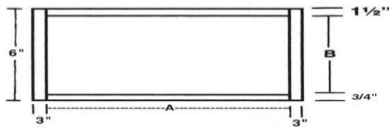

SKU	Price
TVDB12	\$260.00
TVDB15	\$265.00
TVDB18	\$275.00
TVDB21	\$295.00
TVDB24	\$310.00

Trimmable Knee Drawer 6" Tall x 21" Deep Trimmable Up To 3"

SKU	Price
DDV27T	\$90.00
DDV30T	\$95.00
DDV33T	\$100.00
DDV36T	\$105.00