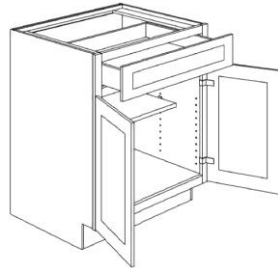

One Adjustable Shelf (16-3/4" Deep)

Double Door & Drawer Base Cabinet / Sink Base Cabinets 24" Deep x 34.5" Tall

One Adjustable Shelf (16-3/4" Deep)

Sink Base Cabinet		Base Cabinet	
SKU	Price	SKU	Price
SB24BD	\$190.00	B24BD	\$190.00
SB27BD	\$200.00	B27BD	\$200.00
SB30BD	\$210.00	B30BD	\$210.00
SB33BD	\$220.00	B33BD	\$220.00
SB36BD	\$230.00	B36BD	\$230.00