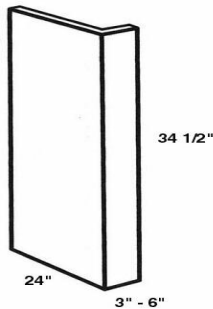

BEP3 & BEP6