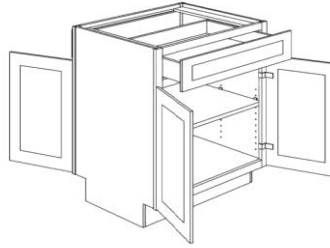

Double Door & Single Drawer Peninsula Base Cabinets 24" Deep x 34.5" Tall

SKU	Price
PB24BD	$260.00
PB27BD	$270.00
PB30BD	$280.00
PB33BD	$285.00
PB36BD	$285.00
PB42	$345.00
PB45	$355.00
PB48	$365.00

Double Door & Single Drawer Peninsula Base (24" Deep) One Full Depth Adjustable Shelf