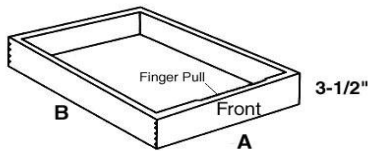

Roll Out Trays